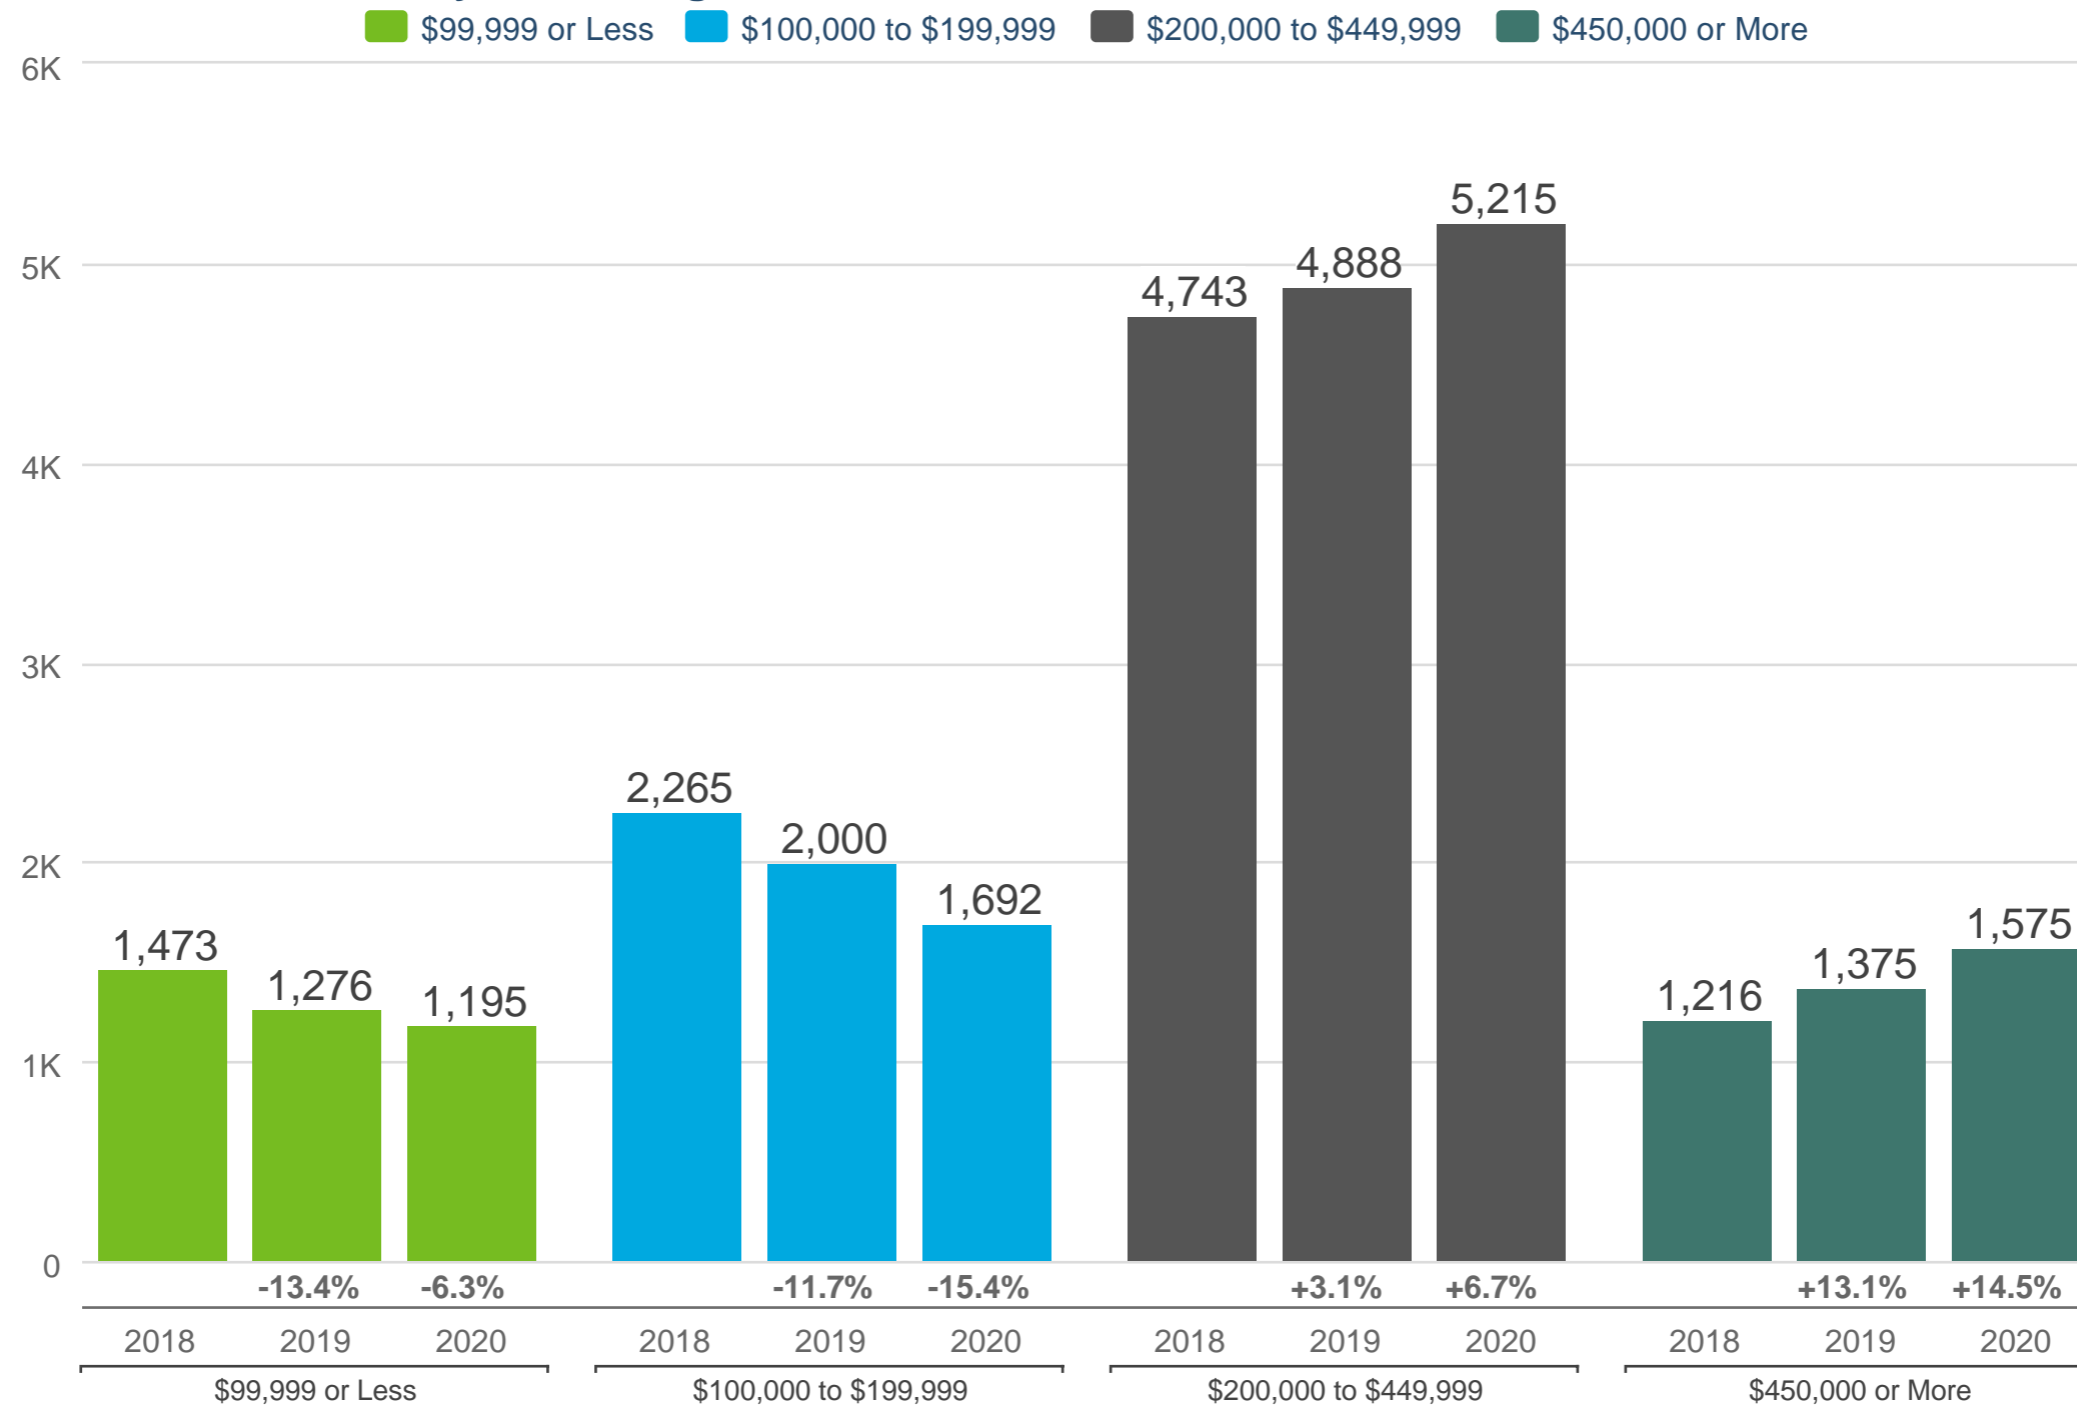

### June Closed Sales - By Price Range

Asheville MSA

Each data point is 12 months of activity. Data is from July 21, 2020.

All data from CanopyMLS. Report provided by Charlotte Regional Realtor® Association. Data deemed reliable, but not guaranteed. SAM © 2020 ShowingTime.